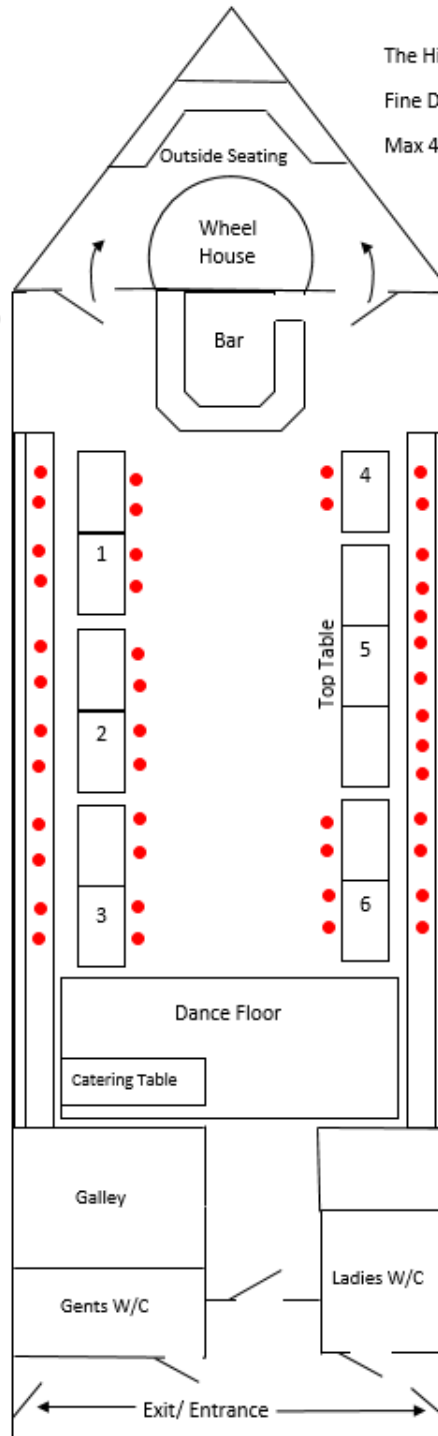

The Hibernia
Fine Dining (Tables Laid up)
With Band
Max 44 People

The Hibernia
Buffet (Tables not Laid up)
Max 50 People

The Hibernia
Buffet (Tables not Laid up)
Dancefloor and DJ
Max 50 People

The Hibernia
Fine Dining (Tables Laid up)
Dancefloor and DJ
Max 40 People

The Hibernia
Buffet (Tables not Laid up)
With Band
Max 45 People

The Hibernia
Canape Reception (Tables not Laid up)
Max 60 People