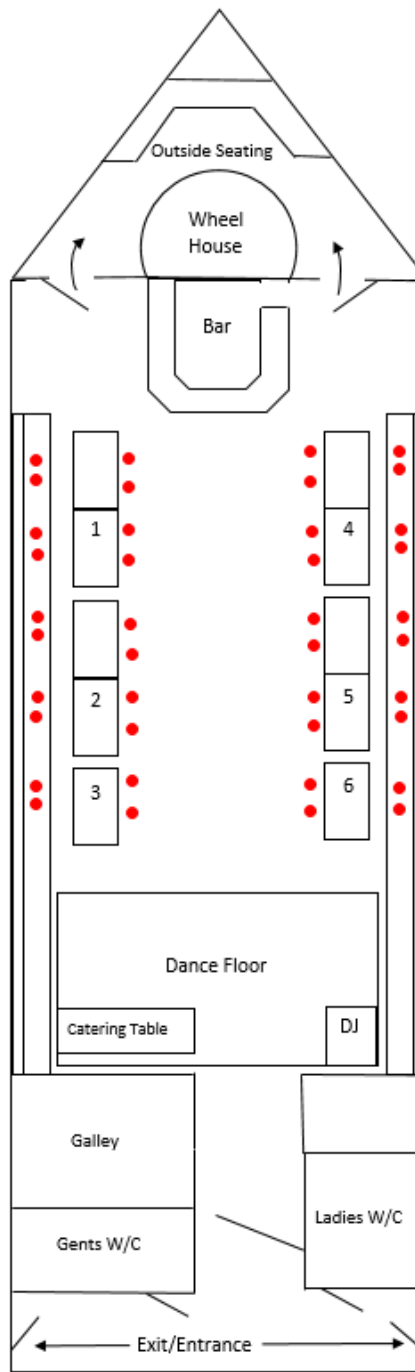

The Hibernia
Fine Dining (Tables Laid up)
With Band
Max 44 People

The Hibernia
Buffet (Tables not Laid up)
Max 50 People

The Hibernia
Buffet (Tables not Laid up)
Dancefloor and DJ
Max 50 People

The Hibernia
Fine Dining (Tables Laid up)
Dancefloor and DJ
Max 40 People

The Hibernia
Buffet (Tables not Laid up)
With Band
Max 45 People

The Hibernia
Canape Reception (Tables not Laid up)
Max 60 People