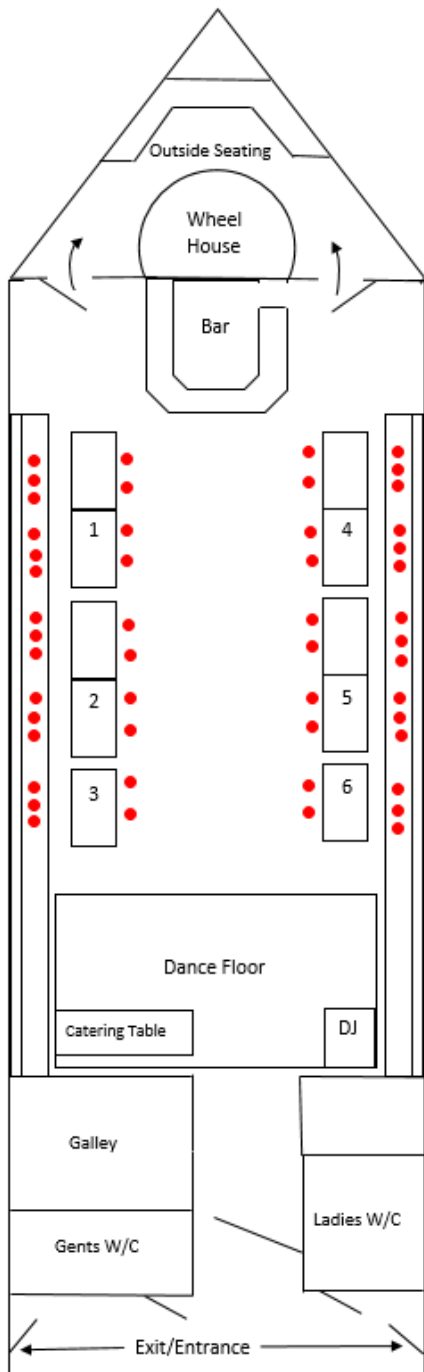

The Hibernia
Fine Dining (Tables Laid up)
With Band
Max 44 People

The Hibernia
Buffet (Tables not Laid up)
Max 50 People

The Hibernia
Buffet (Tables not Laid up)
Dancefloor and DJ
Max 50 People

The Hibernia
Fine Dining (Tables Laid up)
Dancefloor and DJ
Max 40 People

The Hibernia
Buffet (Tables not Laid up)
With Band
Max 45 People

The Hibernia
Canape Reception (Tables not Laid up)
Max 60 People