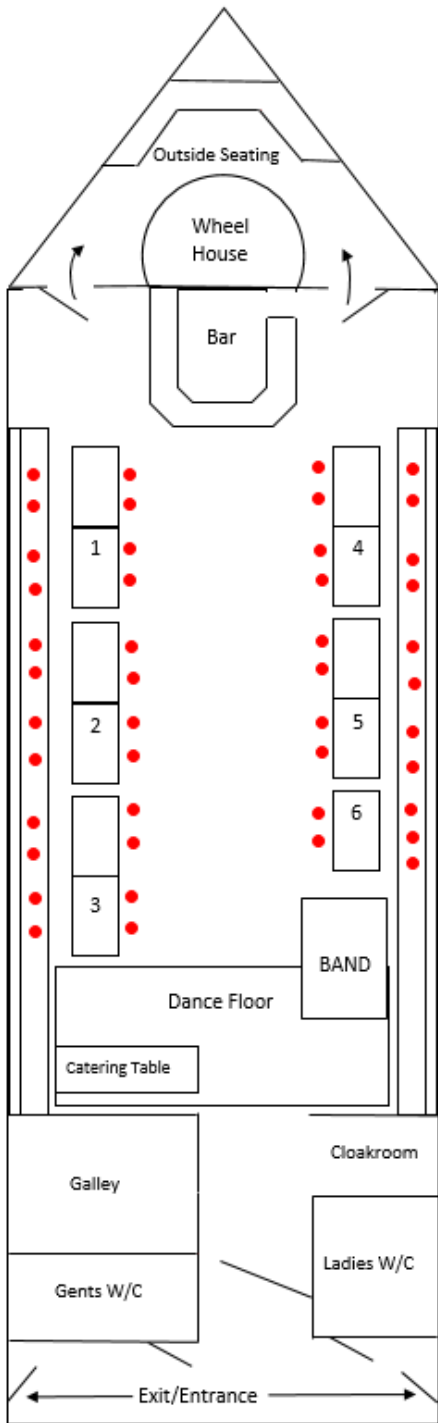

The Hibernia
Fine Dining (Tables Laid up)
With Band
Max 44 People

The Hibernia
Buffet (Tables not Laid up)
Max 50 People

The Hibernia
Buffet (Tables not Laid up)
Dancefloor and DJ
Max 50 People

The Hibernia
Fine Dining (Tables Laid up)
Dancefloor and DJ
Max 40 People

The Hibernia
Buffet (Tables not Laid up)
With Band
Max 45 People

The Hibernia
Canape Reception (Tables not Laid up)
Max 60 People