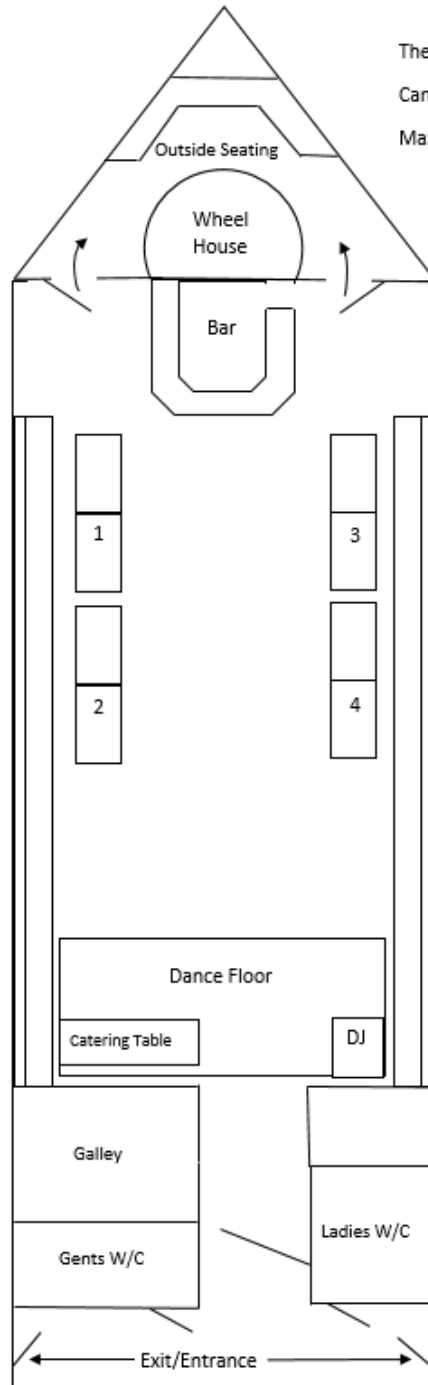

The Hibernia
Fine Dining (Tables Laid up)
With Band
Max 44 People

The Hibernia
Buffet (Tables not Laid up)
Max 50 People

The Hibernia
Buffet (Tables not Laid up)
Dancefloor and DJ
Max 50 People

The Hibernia
Fine Dining (Tables Laid up)
Dancefloor and DJ
Max 40 People

The Hibernia
Buffet (Tables not Laid up)
With Band
Max 45 People

The Hibernia
Canape Reception (Tables not Laid up)
Max 60 People