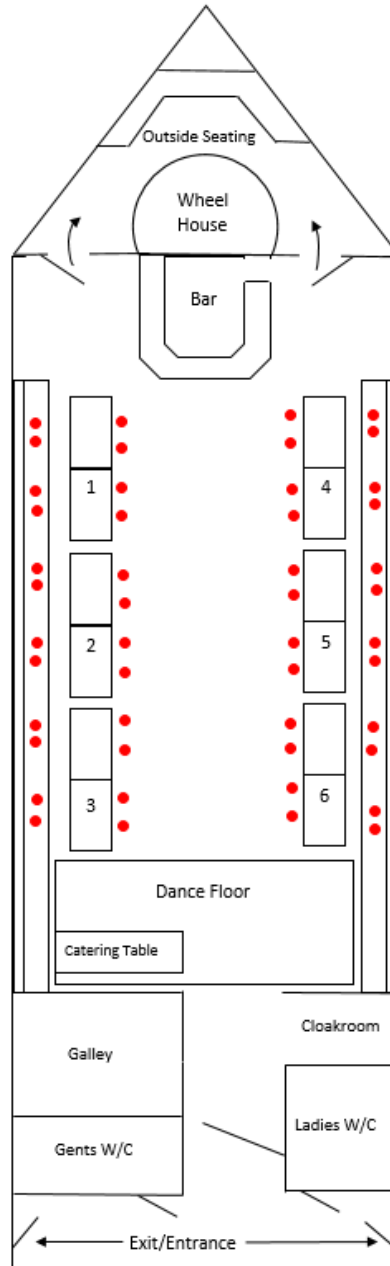

The Hibernia
Fine Dining (Tables Laid up)
With Band
Max 44 People

The Hibernia
Buffet (Tables not Laid up)
Max 50 People

The Hibernia
Buffet (Tables not Laid up)
Dancefloor and DJ
Max 50 People

The Hibernia
Fine Dining (Tables Laid up)
Dancefloor and DJ
Max 40 People

The Hibernia
Buffet (Tables not Laid up)
With Band
Max 45 People

The Hibernia
Canape Reception (Tables not Laid up)
Max 60 People