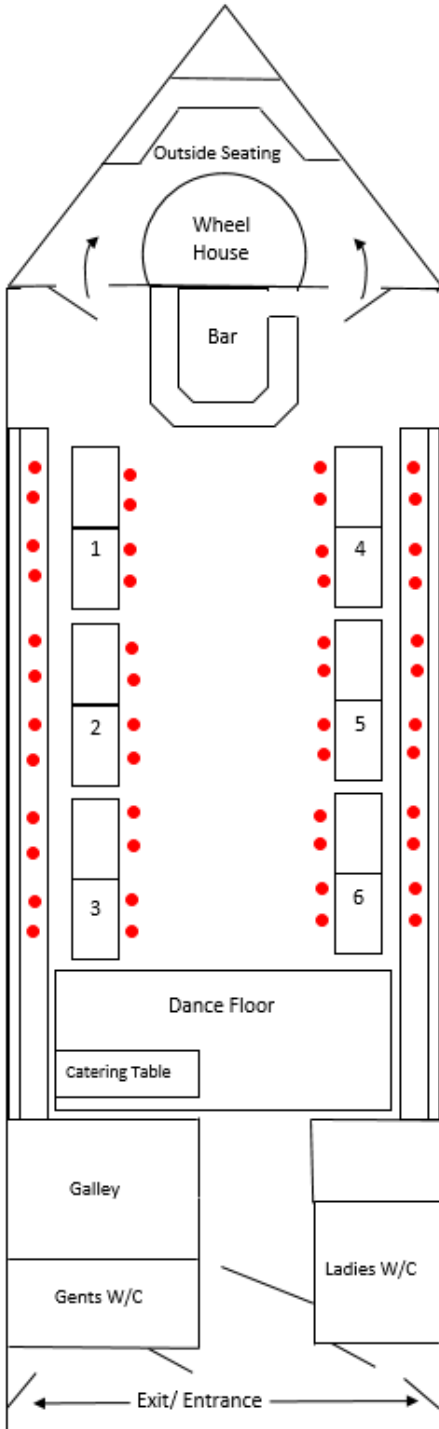

The Hibernia
Fine Dining (Tables Laid up)
With Band
Max 44 People

The Hibernia
Buffet (Tables not Laid up)
Max 50 People

The Hibernia
Buffet (Tables not Laid up)
Dancefloor and DJ
Max 50 People

The Hibernia
Fine Dining (Tables Laid up)
Dancefloor and DJ
Max 40 People

The Hibernia
Buffet (Tables not Laid up)
With Band
Max 45 People

The Hibernia
Canape Reception (Tables not Laid up)
Max 60 People